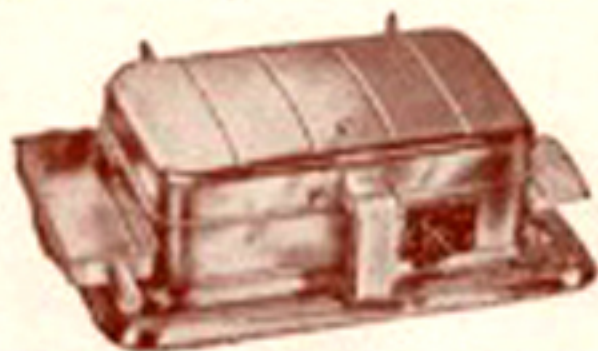

**THE JUBILEE TWIN
AUTOMATIC WAFFLE
BAKER**

No. 2626

Bakes two waffles side by side automatically. Bake indicators in covers. Dial for "Light" or "Dark" waffles. Chromium with ivory Arinite trim.

**The JUBILEE AUTOMATIC
TABLE GRILL**